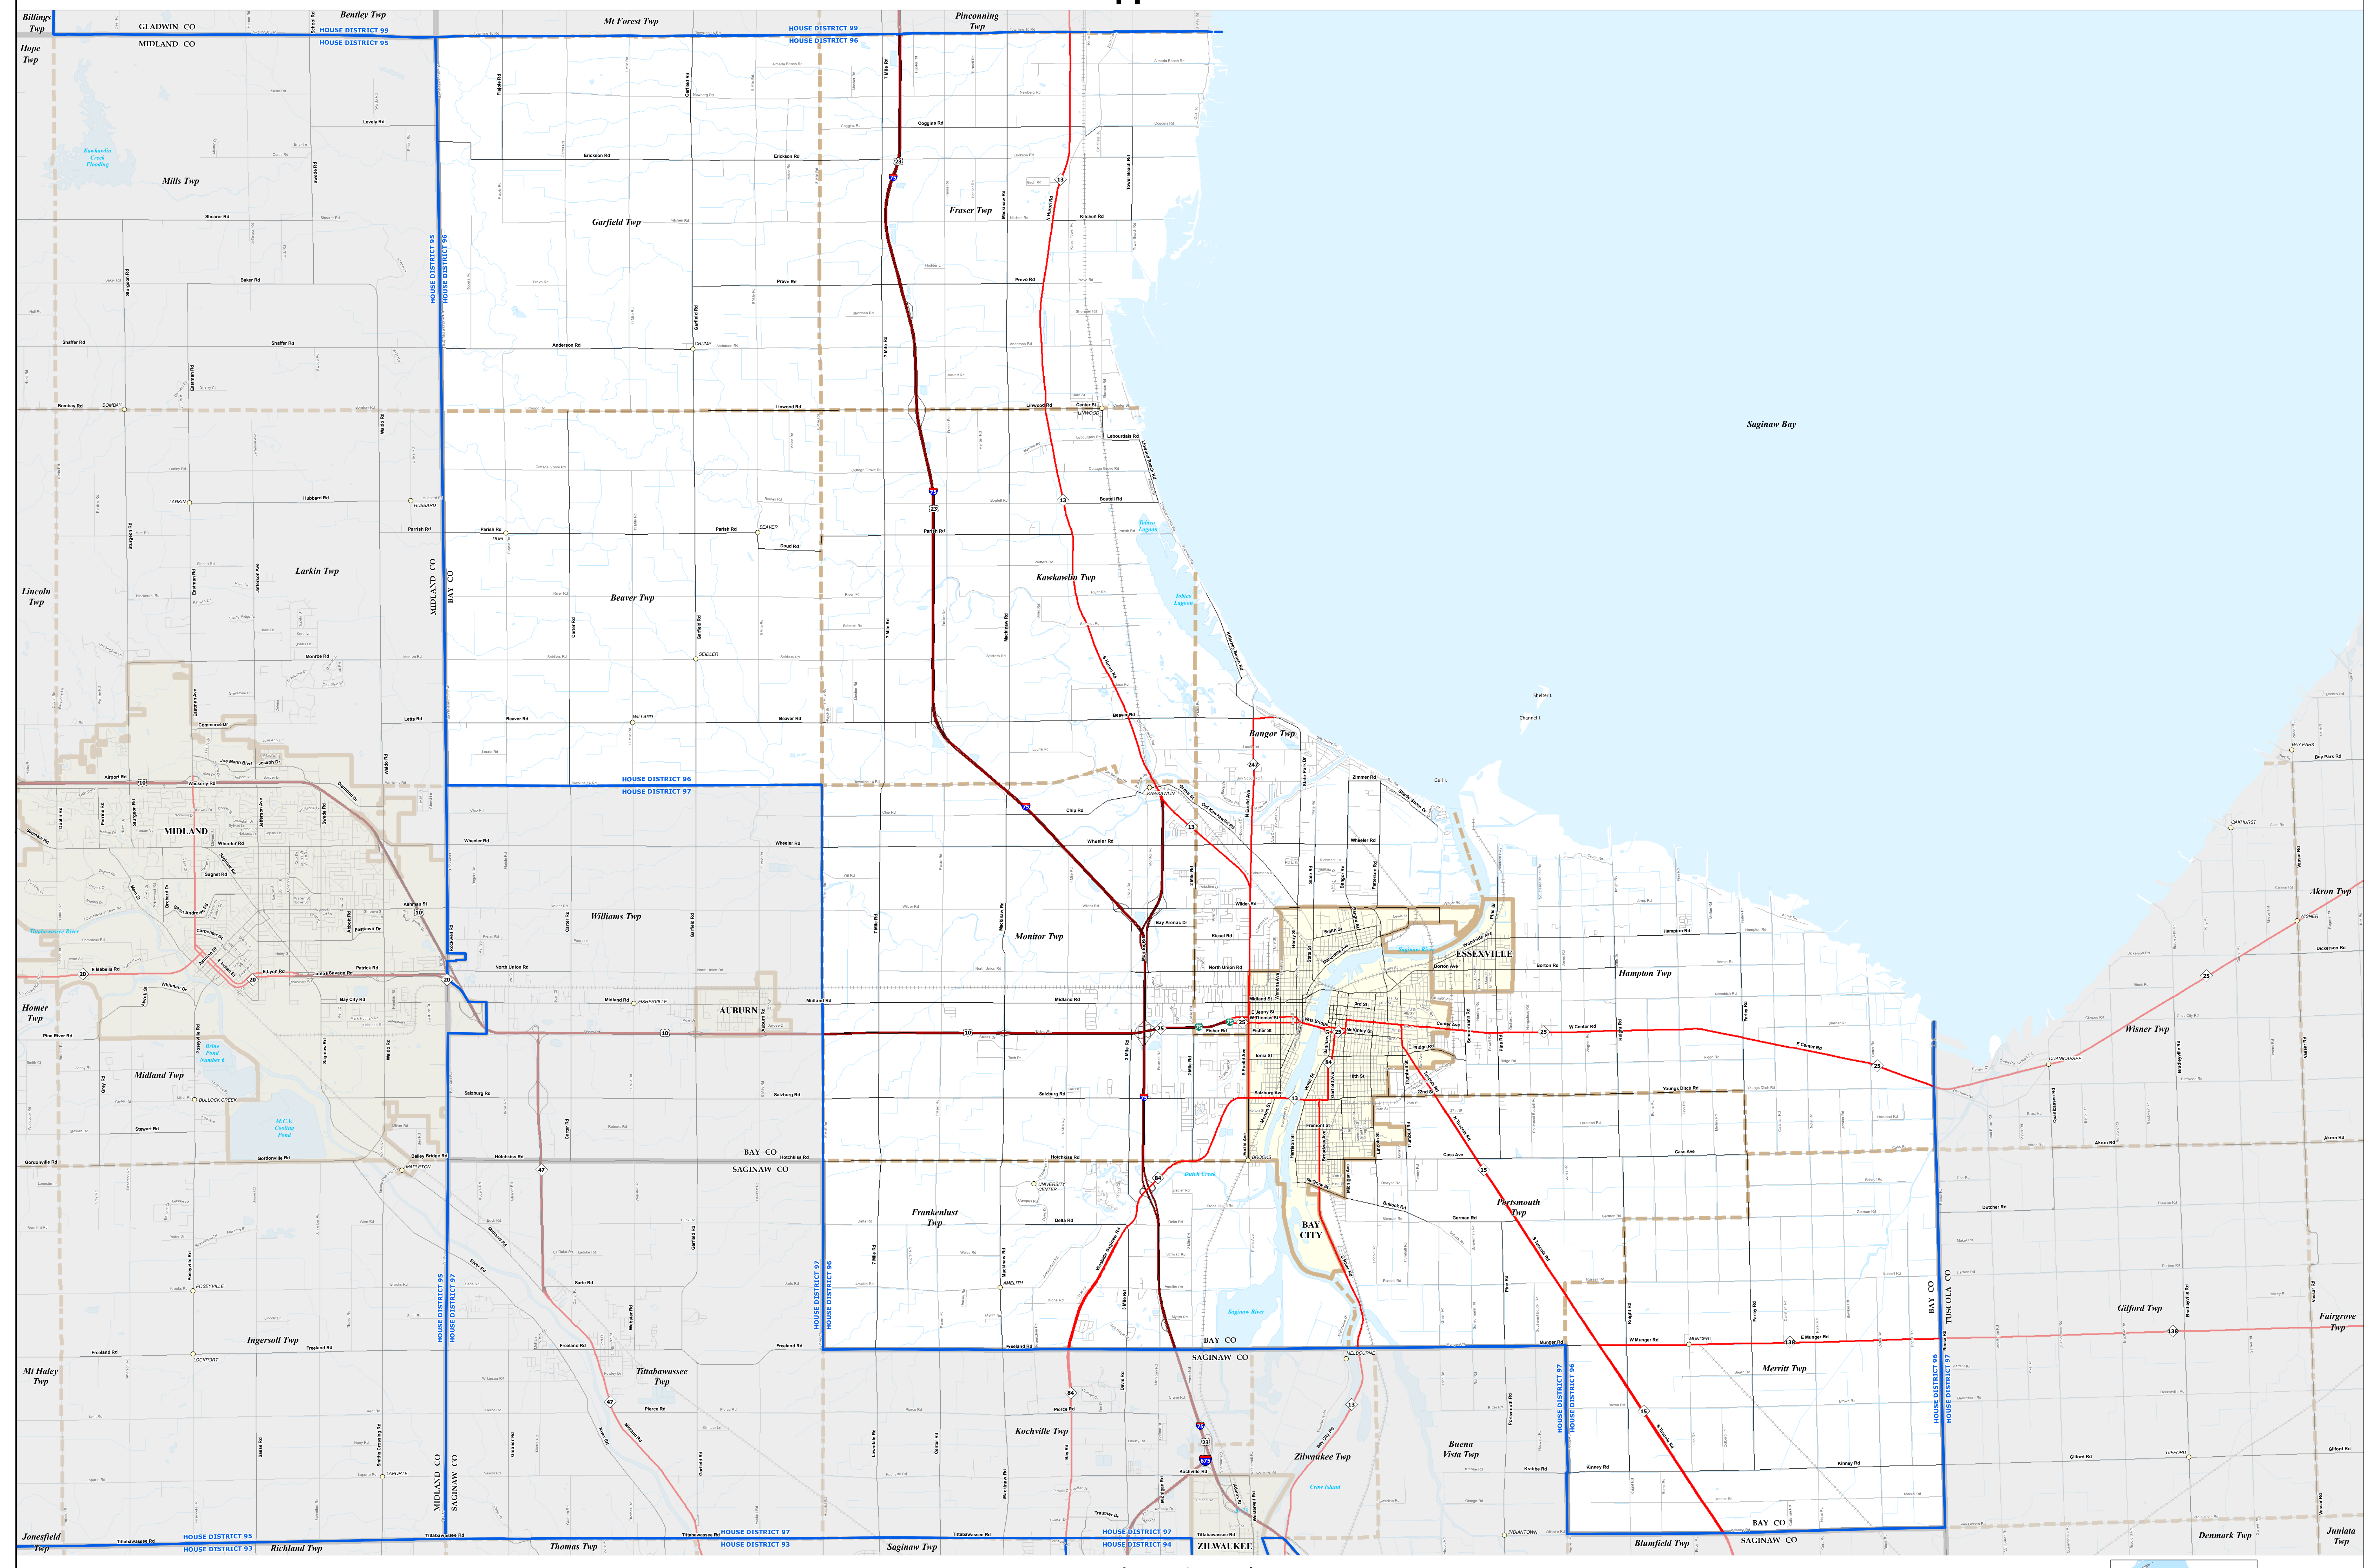

MICHIGAN STATE HOUSE DISTRICT 96

2021 Apportionment Plan

Legend			
	House District		Township
	City		Freeway
	Village		Highway
	Unincorporated Place		Primary Road
			State
			County
			Railroad
			Water Feature
			River, Stream, or Drain
			Local Road